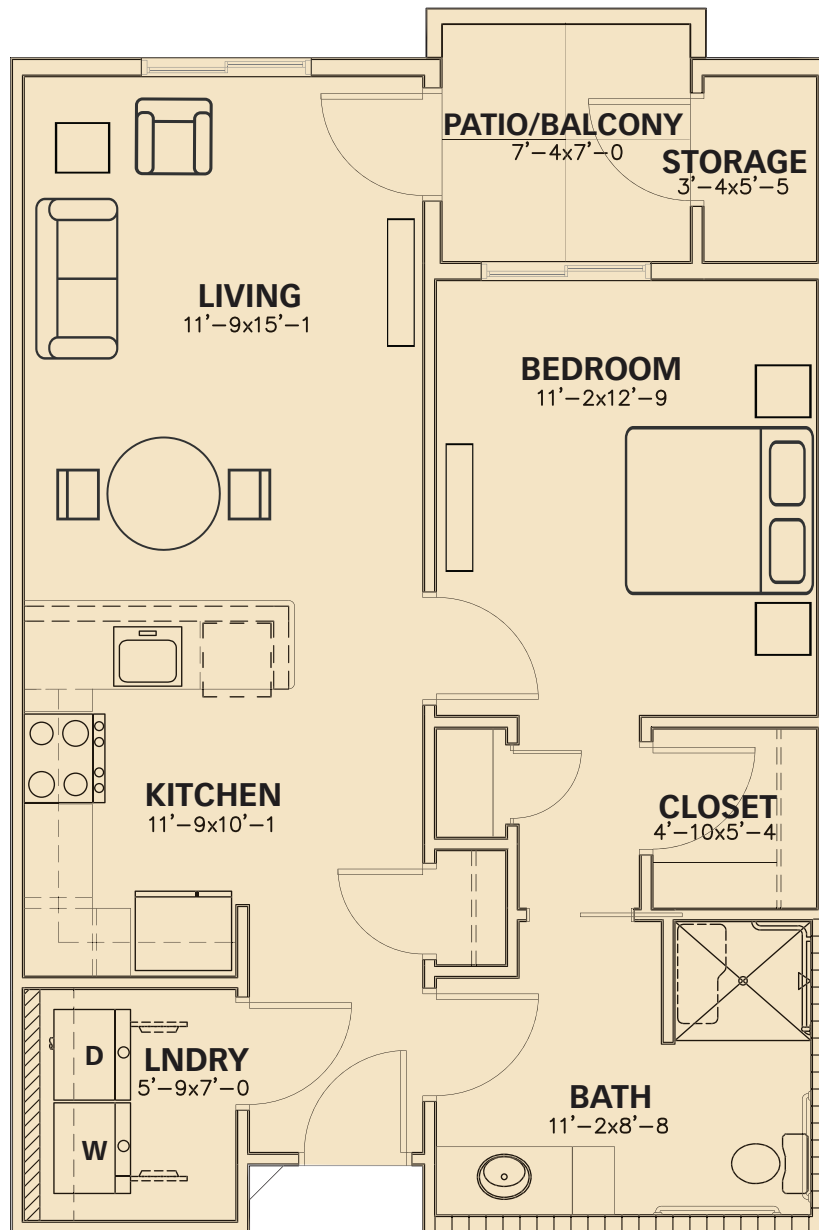

ROBSON RESERVE
 AT PEBBLECREEK
 A ROBSON LUXURY SENIOR COMMUNITY

CHOLLA

1 Bedroom • 1 Bath • 696 sq. ft.

Livable Area	696 sq. ft.
Patio/Balcony & Storage	69 sq. ft.
Total	765 sq. ft.

15833 W. Clubhouse Drive, Goodyear, AZ 85395 • 623.535.1613 • RobsonReserve.com